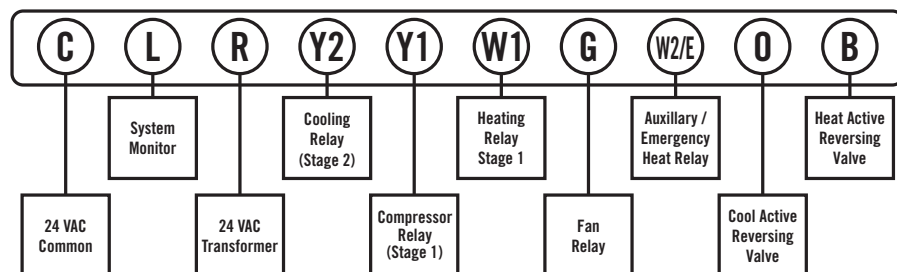

GAS ELECTRIC OIL HEAT PUMP

2 Heat / 2 Cool Universal

Terminal Designations

THE ROBERTSHAW 8425-1 REPLACES:

Robertshaw	9515, 9520
White-Rodgers Company*	1F79-111, 1F83-261 1F83-277, 1F89-211
Honeywell, Inc.*	T8411R
ICM*	SC2200, SC2201 SC2211, SC2300
Braeburn*	3100, 3200