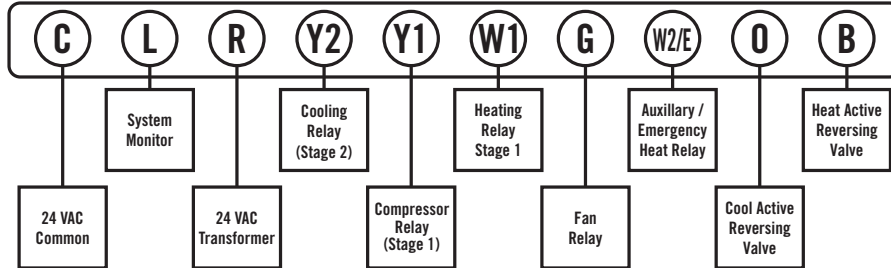

8625-1

PROGRAMMABLE
THERMOSTAT

new series!

GAS ELECTRIC OIL HEAT PUMP

Terminal Designations

**5 - 2 Day Programmable Universal
2 Heat / 2 Cool**

THE ROBERTSHAW 8625-1 REPLACES:

Robertshaw	9615, 9620
White-Rodgers Company*	1F72-151, 1F81-261 1F82-261, 1F85-275
Honeywell, Inc.*	T8011R
ICM*	SC3201
Braeburn*	5100, 5200